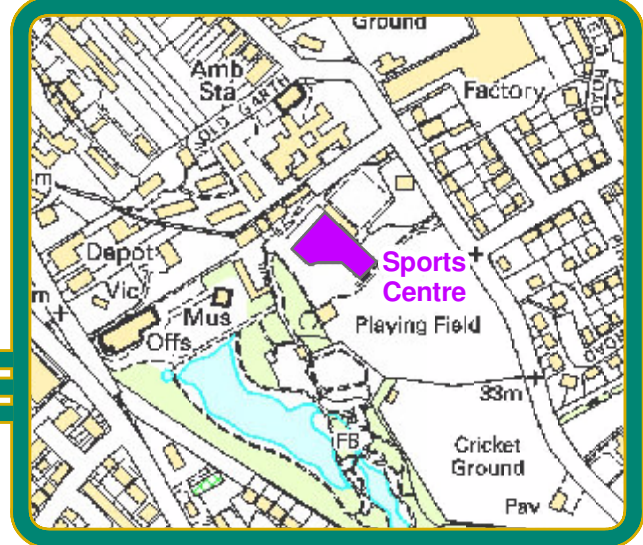

Location of
Francis Scaife Sports Centre

Produced by
EAST RIDING
OF YORKSHIRE COUNCIL

Francis Scaife S.C.
Burnby Lane
Pocklington
East Riding of Yorkshire
YO42 2QE

Use Sports Centre
Car Park

This map is reproduced from Ordnance Survey material with the permission of Ordnance Survey on behalf of Her Majesty's Stationery Office Crown copyright 2006. Unauthorised reproduction infringes Crown copyright and may lead to prosecution or civil proceedings. East Riding of Yorkshire Council 100023383.