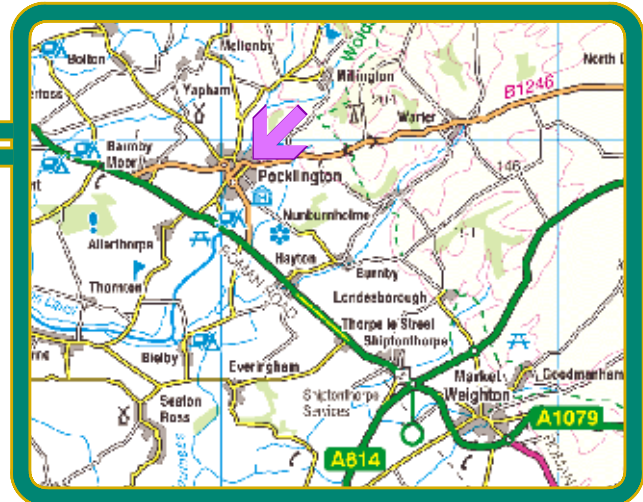

Location of
Francis Scaife Sports Centre

Produced by
EAST RIDING
OF YORKSHIRE COUNCIL

Francis Scaife S.C.
Burnby Lane
Pocklington
East Riding of Yorkshire
YO42 2QE

Use Sports Centre
Car Park

This map is reproduced from Ordnance Survey material with the permission of Ordnance Survey on behalf of Her Majesty's Stationery Office Crown copyright 2006. Unauthorised reproduction infringes Crown copyright and may lead to prosecution or civil proceedings. East Riding of Yorkshire Council 100023383.